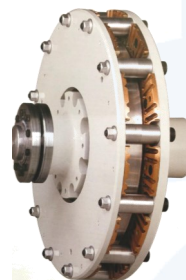

Hateco

Zapex

Highly flexible coupling

Omega

Viva

Elpex

Fluid coupling

Hydroflow

Fludex

Magnetic coupling

Other

Rotex

Barrel

Lamel coupling

Composite coupling

MGH ref C01/ 0216